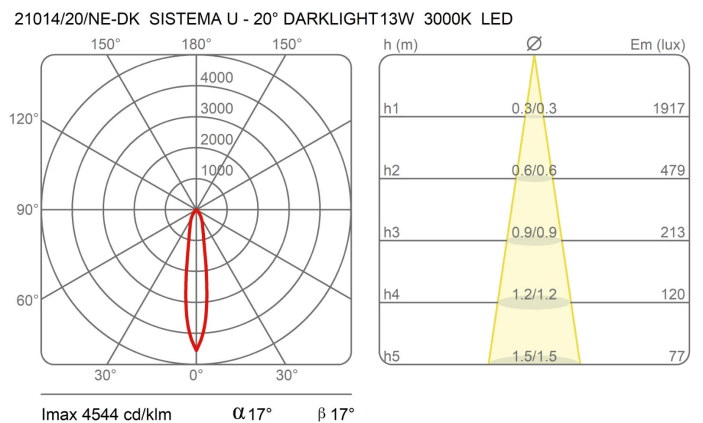

### Dimensions

Height	10 cm
Diameter	7 cm
Weight	0.5 Kg

### Materials

Structure	aluminium	Diffuser	polycarbonate
-----------	-----------	----------	---------------

Voltage	230V	Watt	13 W
Power unit	Excluded	Lumen	1950 lm
Mounting Power Supply	External	CRI	>80
Power supply	Electronic power supply	Duration	50000 h
Dimming	No dimmable	CCT	3000 K
		Energy class	D

### Photometric curves

Colour variant code

21014/20/NE

21014/20/BI

White

Black

Accessories

40165  
Remote driver