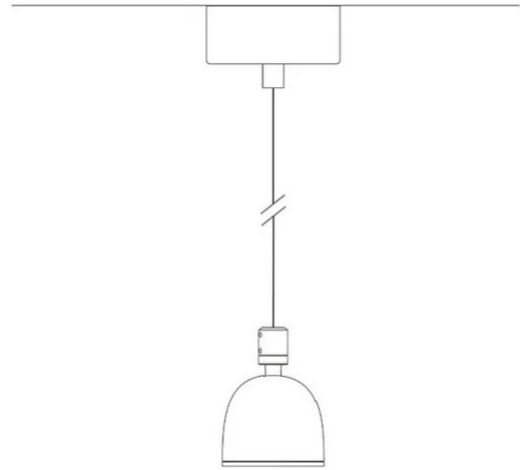

# Sistema U

Narrow beam

Studio Natural

colors

Typology      Pendant  
Utilisation    Indoor

230V    13 W    1950 lm

direct light

Suspension lamp with direct light, adjustable. Painted aluminum structure. LED light source with optics in different light beams. With suspension cable and canopy for single suspension. Spot with remote driver.

### Dimensions

Height	10 cm
Diameter	7 cm
Weight	0.5 Kg