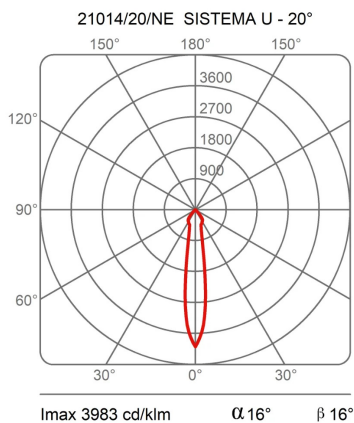

Certifications

Photometric curves