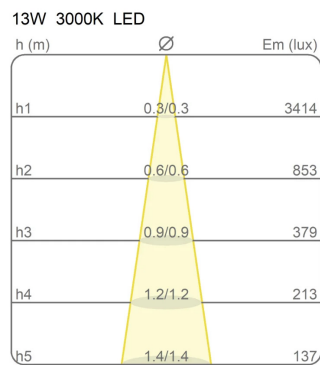

### Dimensions

Height	10 cm
Diameter	7 cm
Weight	0.5 Kg

### Materials

Structure	aluminium	Diffuser	polycarbonate
-----------	-----------	----------	---------------

Voltage	230V	Watt	13 W
Power unit	Excluded	Lumen	1950 lm
Mounting Power Supply	External	CRI	>80
Power supply	Electronic power supply	Duration	50000 h
Dimming	No dimmable	CCT	3000 K
		Energy class	D

### Photometric curves

Colour variant code

21014/20/NE

21014/20/BI

White

Black

Accessories

40165  
Remote driver